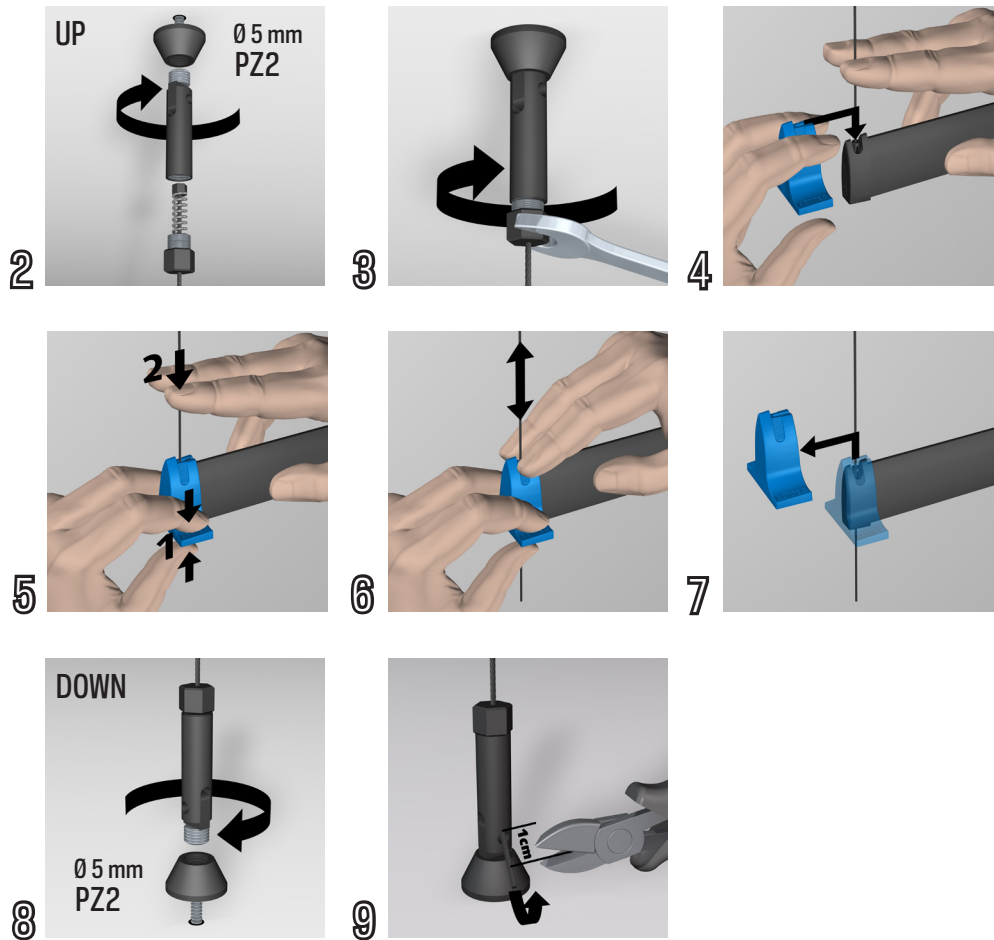

7

8

installation movie:

FLEXIBLE
SAFE
STRONG

IMAGINE IT

magazines / smart pockets

installation movie:

FLEXIBLE
SAFE
STRONG

SMART POCKETS

FOR IMAGINE IT

IN:

OUT:

installation movie:

FLEXIBLE
SAFE
STRONG

IMAGINE IT smart pockets

A1	VASTE BEVESTIGING BOVEN
A2	FLEXIBELE BEVESTIGING BOVEN MET MAGNEET
B	FLEXIBELE BEVESTIGING IN RAIL BOVEN
C	BEVESTIGING BOVEN EN ONDER MIDDELS VASTE KLEM