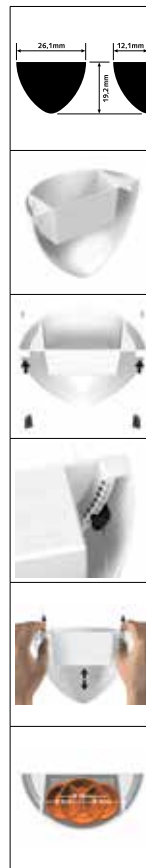

# BOTANIQ

installation video

### Make room for plants on the wall

There is always room for plants in your home or office. Create a surprising and dynamic effect with the Artiteq Botaniq hanging flowerpot. Hang your plants optimally with the stylish Botaniq with soft round shapes. The Botaniq comes with two 1mm perlon Twister hanging wires and two Micro Grip hooks, so you can easily hang it at the right height within Artiteq's hanging rail. The Botaniq hanging flowerpot can only be used in combination with a picture hanging rail. Choose your color and combine with several other hanging pots at different heights to give your interior an urban jungle and natural touch!

### BOTANIQ COMPLETE SET

WHITE 1,25L  
261x192x121MM  
MAX. 5KG  
POT SIZE 10CM

GREEN 1,25L  
261x192x121MM  
MAX. 5KG  
POT SIZE 10CM

MICRO GRIP 1mm

TWISTER PERLON 1mm  
150cm

BOTANIQ HANGING FLOWERPOT  
WHITE / GREEN